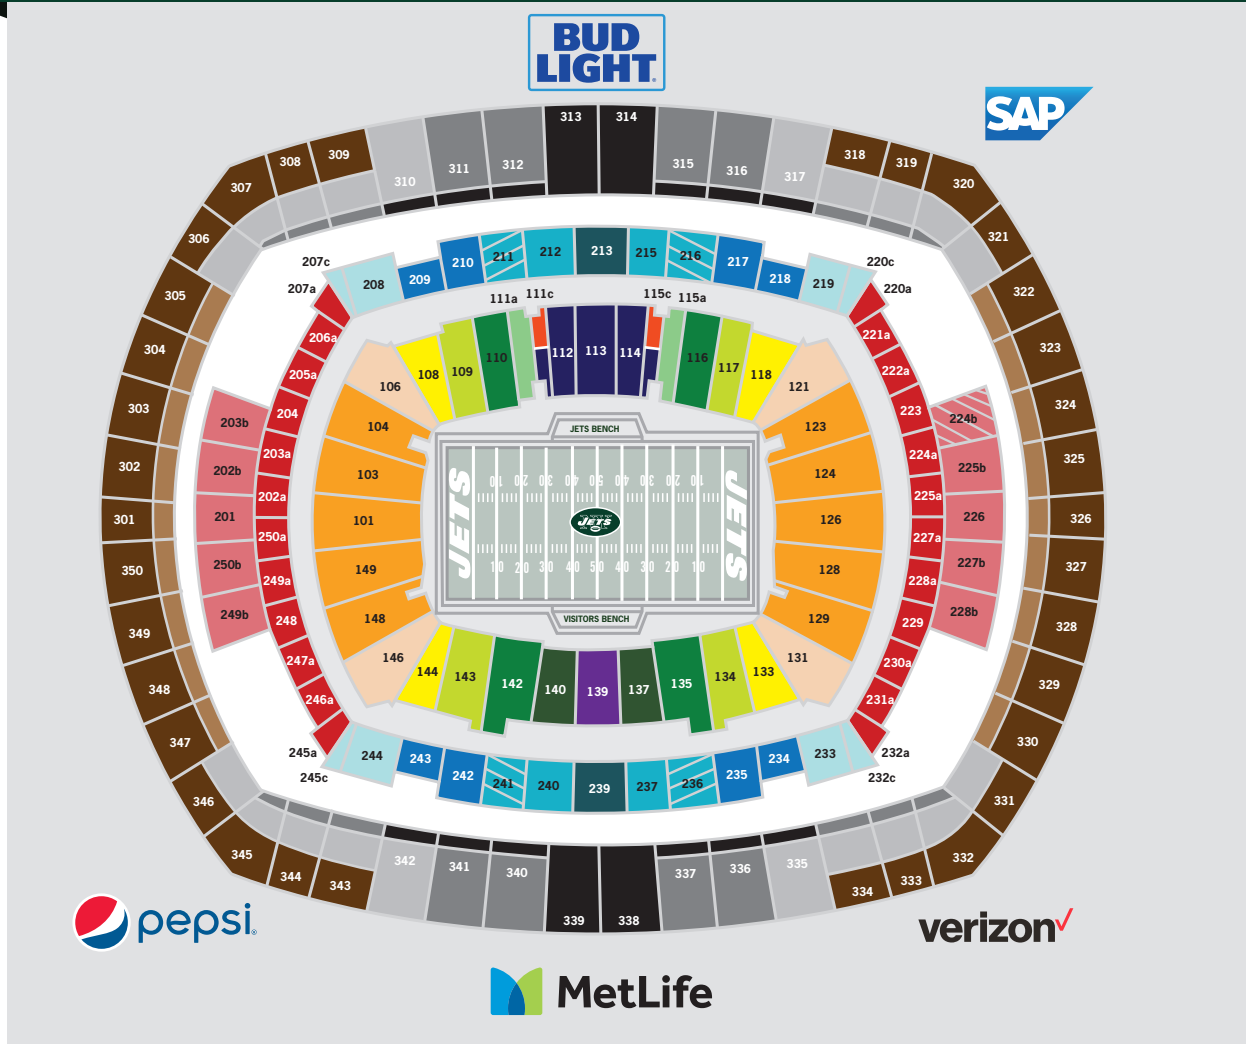

# 2017 NEW YORK JETS PLAYOFF TICKET PRICING

CLUB SEATS	Avg. Season Ticket Holder Price	Wild Card Early Opt-In*	Divisional	Conference
EY Coaches Club - 113	\$715.00	\$715.00	\$735.00	\$735.00
EY Coaches Club - 112, 114	\$715.00	\$715.00	\$735.00	\$735.00
EY Coaches Club - 111c, 115c, Rows 1-15	\$715.00	\$715.00	\$735.00	\$735.00
MetLife 50 Club	\$435.00	\$435.00	\$455.00	\$455.00
Lower Prime Club - 111c, 115c, Rows 16-30	\$270.00	\$270.00	\$300.00	\$310.00
Mezzanine Club Prime	\$310.00	\$310.00	\$340.00	\$355.00
Mezzanine Club Sideline	\$310.00	\$310.00	\$340.00	\$355.00
Mezzanine Club Sideline - 211, 216, 236, 241	\$270.00	\$270.00	\$300.00	\$310.00
Mezzanine Club Goal Line	\$270.00	\$270.00	\$300.00	\$310.00
Mezzanine Club Corner	\$220.00	\$220.00	\$245.00	\$255.00

PSL SEATS	Avg. Season Ticket Holder Price	Wild Card Early Opt-In	Divisional	Conference
Lower Prime	\$170.00	\$170.00	\$207.00	\$247.00
Lower Sideline Select	\$160.00	\$160.00	\$197.00	\$232.00
Lower Sideline	\$160.00	\$160.00	\$197.00	\$232.00
Lower Goal Line	\$140.00	\$140.00	\$170.00	\$205.00
Lower Touchdown Corner	\$140.00	\$140.00	\$170.00	\$205.00
Lower Endzone Corner	\$132.50	\$132.50	\$160.00	\$195.00
Lower Endzone	\$132.50	\$132.50	\$160.00	\$195.00
Mezzanine Endzone A	\$130.00	\$130.00	\$160.00	\$190.00
Mezzanine Endzone B	\$130.00	\$130.00	\$160.00	\$190.00
Family Section - 224b	\$130.00	\$130.00	\$160.00	\$190.00

300-LEVEL SEATS	Avg. Season Ticket Holder Price	Wild Card Early Opt-In	Divisional	Conference
300-Level Prime	\$115.00	\$115.00	\$155.00	\$185.00
300-Level Sideline	\$103.00	\$103.00	\$143.00	\$173.00
300-Level Sideline/Corner	\$88.00	\$88.00	\$123.00	\$168.00
300-Level Endzone	\$68.00	\$68.00	\$93.00	\$158.00
300-Level Corner/Endzone	\$55.00	\$55.00	\$75.00	\$135.00